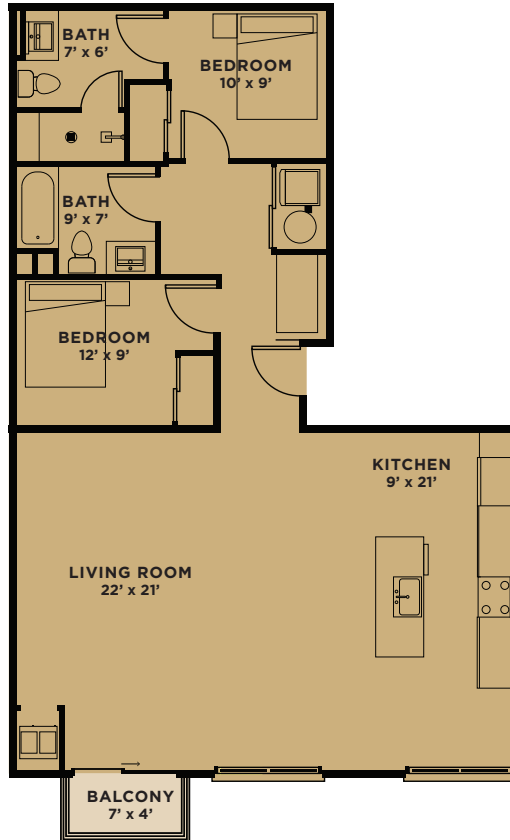

2 BEDROOM APARTMENT

- 1,203 sq. ft.
- 2 Bedroom
- 2 Bath

120 South Broadway Lake Orion, MI 48361

Contact 586.992.6410 | info@rpmsilverstone.com | 120southbroadway.com